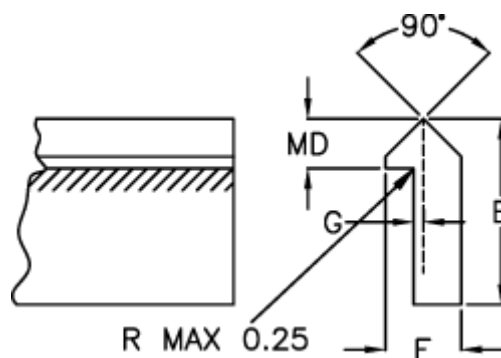

# Data Sheet

Article number: 055510500

Description: Single edge track T1SS 500mm

## Measures

---

E = 11.09

F = 4.74

G = 0.78

Kg/m = 0.272

MD(T) = 3.17